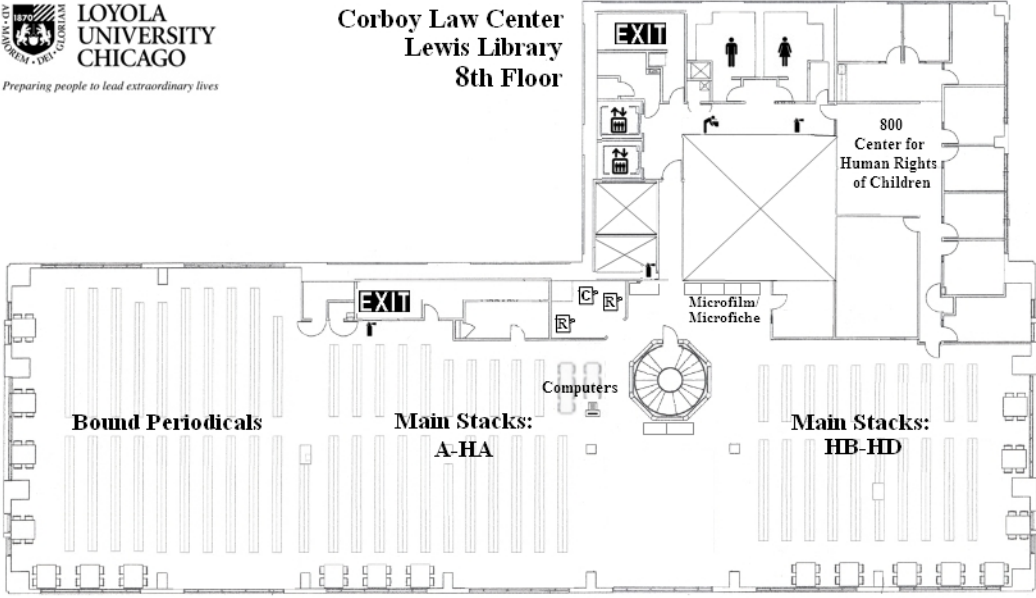

**Corboy Law Center
 Lewis Library
 6th Floor**

Symbol Legend

- | | | |
|---|---|--|
|  Copier |  Emergency Telephone |  Library Book Return |
|  Drinking Fountains |  First Aid Kit |  Print Station |
|  Elevator |  Fire Extinguisher |  Restrooms |
|  Emergency Exit |  Help Desk |  Value Transfer Station |

**Corboy Law Center
 Lewis Library
 7th Floor**

Symbol Legend

- | | | | |
|--|---------------------|---|-------------------|
|  | Drinking Fountains |  | Fire Extinguisher |
|  | Elevator |  | Print Station |
|  | Emergency Exit |  | Restrooms |
|  | Emergency Telephone | | |

**Corboy Law Center
Lewis Library
8th Floor**

Symbol Legend

-  Copier
-  Drinking Fountains
-  Elevator
-  Emergency Exit
-  Fire Extinguisher
-  Microfilm Reader
-  Print Station
-  Restrooms

**Corboy Law Center
Lewis Library
9th Floor**

Symbol Legend

-  Drinking Fountains
-  Elevator
-  Emergency Exit
-  Emergency Telephone
-  Fire Extinguisher
-  Restrooms