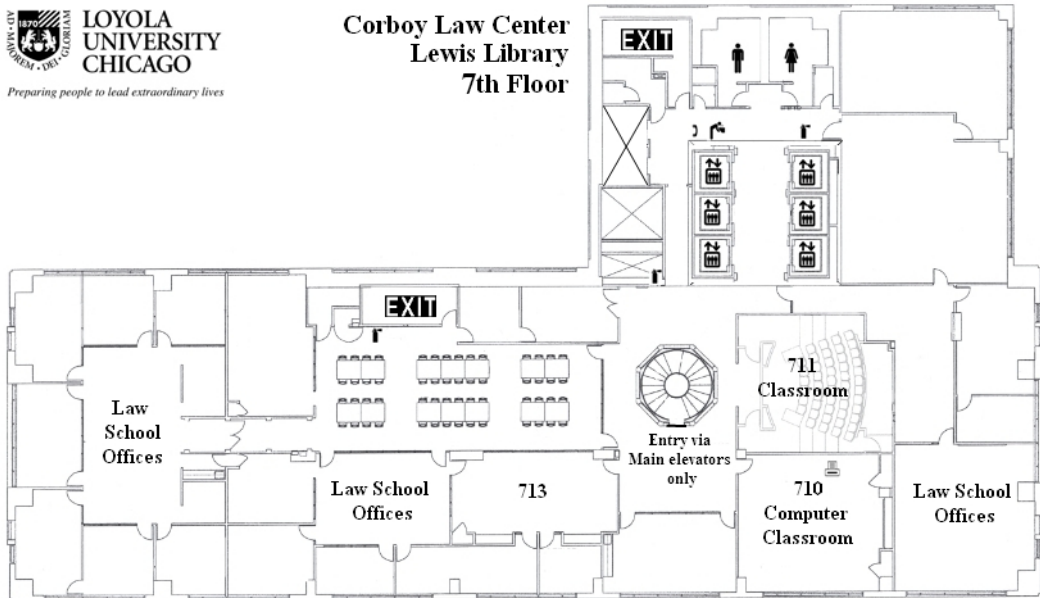

**Corboy Law Center
 Lewis Library
 6th Floor**

Symbol Legend

- | | | |
|---|---|--|
|  Copier |  Emergency Telephone |  Library Book Return |
|  Drinking Fountains |  First Aid Kit |  Print Station |
|  Elevator |  Fire Extinguisher |  Restrooms |
|  Emergency Exit |  Help Desk |  Value Transfer Station |

**Corboy Law Center
 Lewis Library
 7th Floor**

Symbol Legend

- | | | | |
|--|---------------------|---|-------------------|
|  | Drinking Fountains |  | Fire Extinguisher |
|  | Elevator |  | Print Station |
|  | Emergency Exit |  | Restrooms |
|  | Emergency Telephone | | |

**Corboy Law Center
Lewis Library
8th Floor**

Symbol Legend

-  Copier
-  Drinking Fountains
-  Elevator
-  Emergency Exit
-  Fire Extinguisher
-  Microfilm Reader
-  Print Station
-  Restrooms

**Corboy Law Center
Lewis Library
9th Floor**

Symbol Legend

-  Drinking Fountains
-  Elevator
-  Emergency Exit
-  Emergency Telephone
-  Fire Extinguisher
-  Restrooms