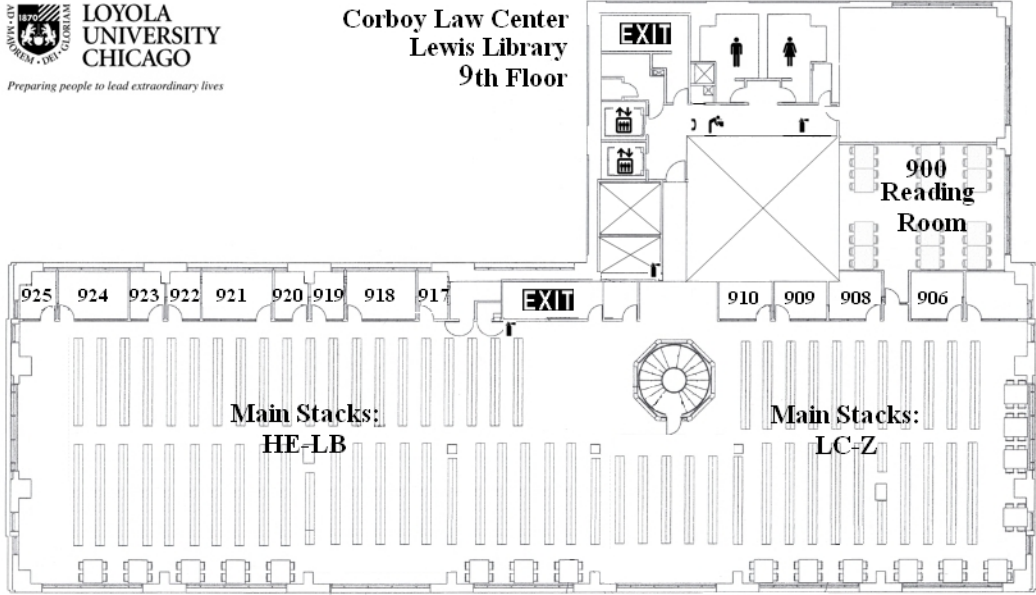

**Corboy Law Center
 Lewis Library
 6th Floor**

Symbol Legend

- | | | |
|---|---|--|
|  Copier |  Emergency Telephone |  Library Book Return |
|  Drinking Fountains |  First Aid Kit |  Print Station |
|  Elevator |  Fire Extinguisher |  Restrooms |
|  Emergency Exit |  Help Desk |  Value Transfer Station |

**Corboy Law Center
 Lewis Library
 7th Floor**

Symbol Legend

- | | | | |
|--|---------------------|---|-------------------|
|  | Drinking Fountains |  | Fire Extinguisher |
|  | Elevator |  | Print Station |
|  | Emergency Exit |  | Restrooms |
|  | Emergency Telephone | | |

**Corboy Law Center
Lewis Library
8th Floor**

Symbol Legend

-  Copier
-  Drinking Fountains
-  Elevator
-  Emergency Exit
-  Fire Extinguisher
-  Microfilm Reader
-  Print Station
-  Restrooms

**Corboy Law Center
Lewis Library
9th Floor**

Symbol Legend

-  Drinking Fountains
-  Elevator
-  Emergency Exit
-  Emergency Telephone
-  Fire Extinguisher
-  Restrooms