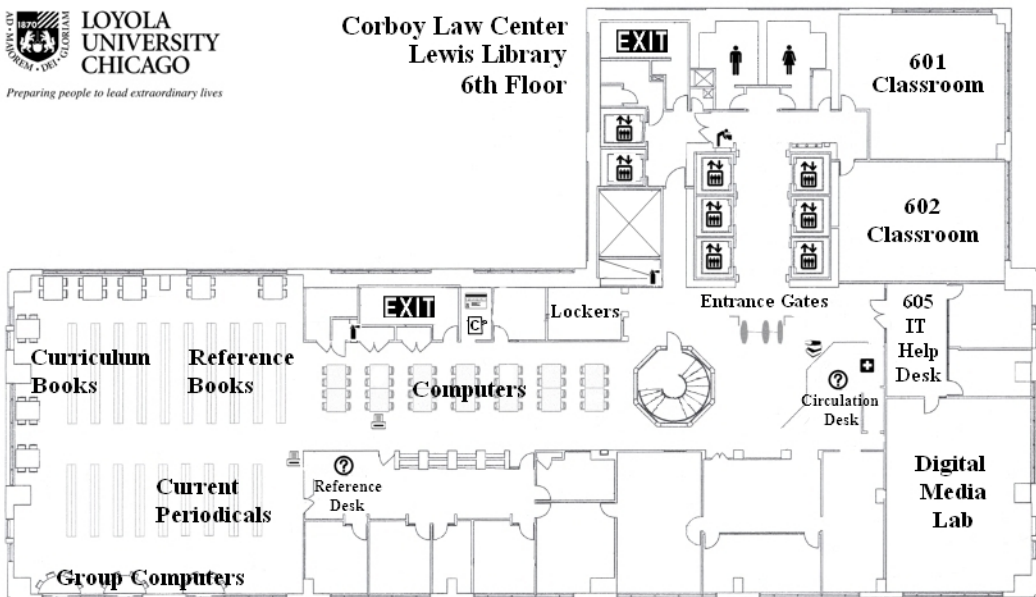

**Corboy Law Center
 Lewis Library
 6th Floor**

Symbol Legend

- | | | |
|---|---|--|
|  Copier |  Emergency Telephone |  Library Book Return |
|  Drinking Fountains |  First Aid Kit |  Print Station |
|  Elevator |  Fire Extinguisher |  Restrooms |
|  Emergency Exit |  Help Desk |  Value Transfer Station |

**Corboy Law Center
 Lewis Library
 7th Floor**

Symbol Legend

- | | | | |
|--|---------------------|---|-------------------|
|  | Drinking Fountains |  | Fire Extinguisher |
|  | Elevator |  | Print Station |
|  | Emergency Exit |  | Restrooms |
|  | Emergency Telephone | | |

**Corboy Law Center
Lewis Library
8th Floor**

Symbol Legend

-  Copier
-  Drinking Fountains
-  Elevator
-  Emergency Exit
-  Fire Extinguisher
-  Microfilm Reader
-  Print Station
-  Restrooms

**Corboy Law Center
Lewis Library
9th Floor**

Symbol Legend

-  Drinking Fountains
-  Elevator
-  Emergency Exit
-  Emergency Telephone
-  Fire Extinguisher
-  Restrooms